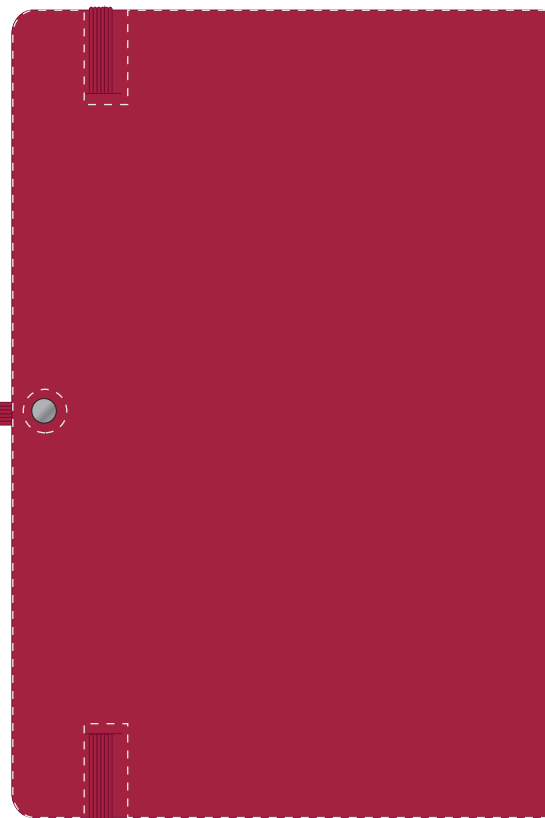

Your Ref:
Our Ref:

Quantity:
Version: 1

Product Code: QS0069
Product Colour: RED

PRINTING CONCERNS:**PRODUCT INFO:**

We stock this item in the following colours

**PANTONE REFERENCE(S)**

 Full Colour (Edge to Edge)

PRINT LAYOUT

-  CENTRED TO PRINT AREA
-  CENTRED TO NOTEBOOK

ARTWORK SCALE 50%

ARTWORK SCALE 50%

The dashed line is to demonstrate print area and will not appear on your printed item

PLEASE NOTE:

- All colours including print and product are for visual purposes only and should not be regarded as the actual colour of the product and print.
- Some products may vary from batch to batch and may differ from previous orders.
- The colour and texture of a product can also have an effect on the final print colour.
- By approving this order we accept that you understand these terms.

To proceed, please approve visual via the online system.

ARTWORK SCALE 100%
Max print area: Edge to Edge

ARTWORK SCALE 100%
Max print area: Edge to Edge